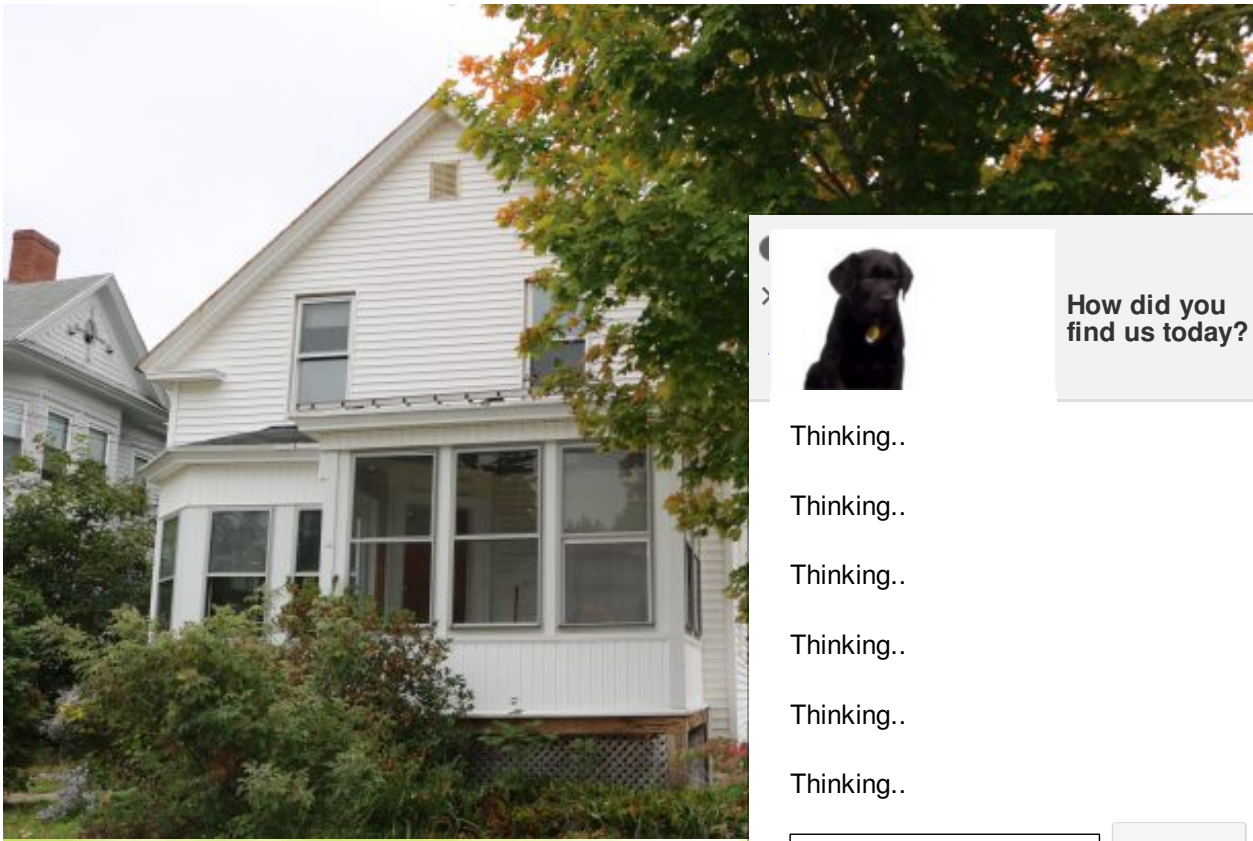

How did you find us today?

Thinking..

Thinking..

Thinking..

Thinking..

Thinking..

Thinking..

Other (please specify)

Submit