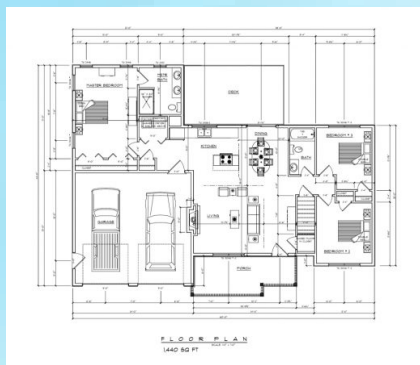

# **New Year, New Construction!**

**Lot 1 Cooper Way,  
Waterboro, Maine 04087**

**Maine MLS# 1371410  
\$309,900**

**PRICE REDUCED!**

**Welcome home to Cooper's Ridge – Waterboro's newest development. 3 Bedroom, 2 Bath to be built Ranch with 2-car direct entry Garage. Open concept featuring wood and tile floors, granite counters and soft-close cabinetry. Convenient 2 acre lot. Get in on color choices now for spring occupancy!**

***For more information or to set-up a showing contact Paula at 207-608-8882 (Direct), or fill in the "Request More Information" form on this page.***

FRONT ELEVATION

FLOOR PLAN  
1,440 SQ FT

**SIMILAR TO BE BUILT**