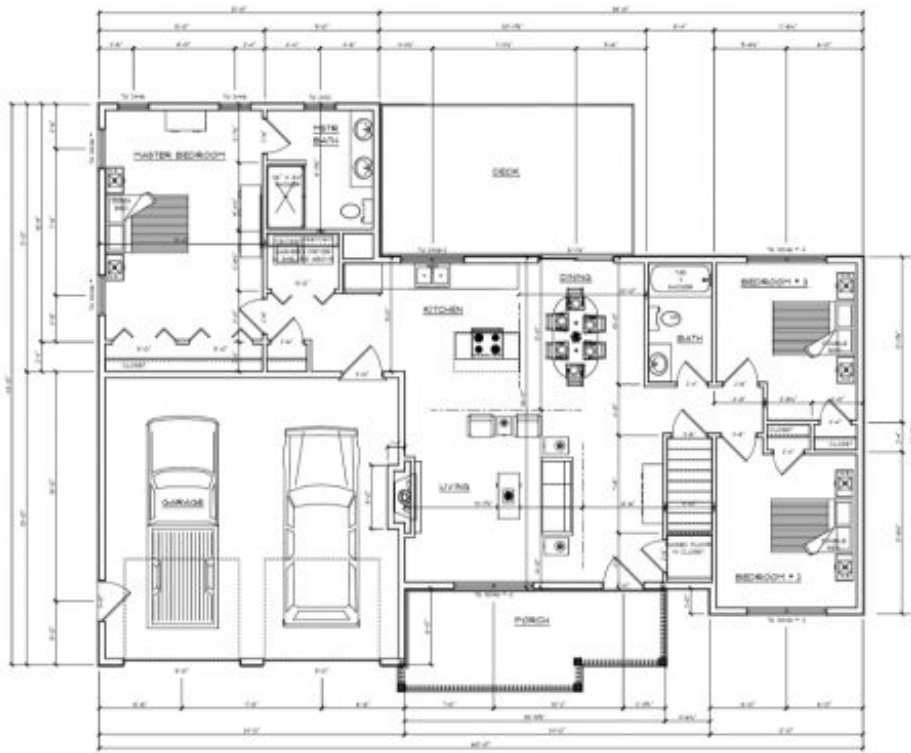

# **New Year, New Construction!**

**Lot 1 Cooper Way,  
Waterboro, Maine 04087**

**Maine MLS# 1371410  
\$309,900**

**PRICE REDUCED!**

**Welcome home to Cooper's Ridge – Waterboro's newest development. 3 Bedroom, 2 Bath to be built Ranch with 2-car direct entry Garage. Open concept featuring wood and tile floors, granite counters and soft-close cabinetry. Convenient 2 acre lot. Get in on color choices now for spring occupancy!**

***For more information or to set-up a showing contact Paula at 207-608-8882 (Direct), or fill in the "Request More Information" form on this page.***

FRONT ELEVATION

FLOOR PLAN  
1,440 SQ FT

**SIMILAR TO BE BUILT**