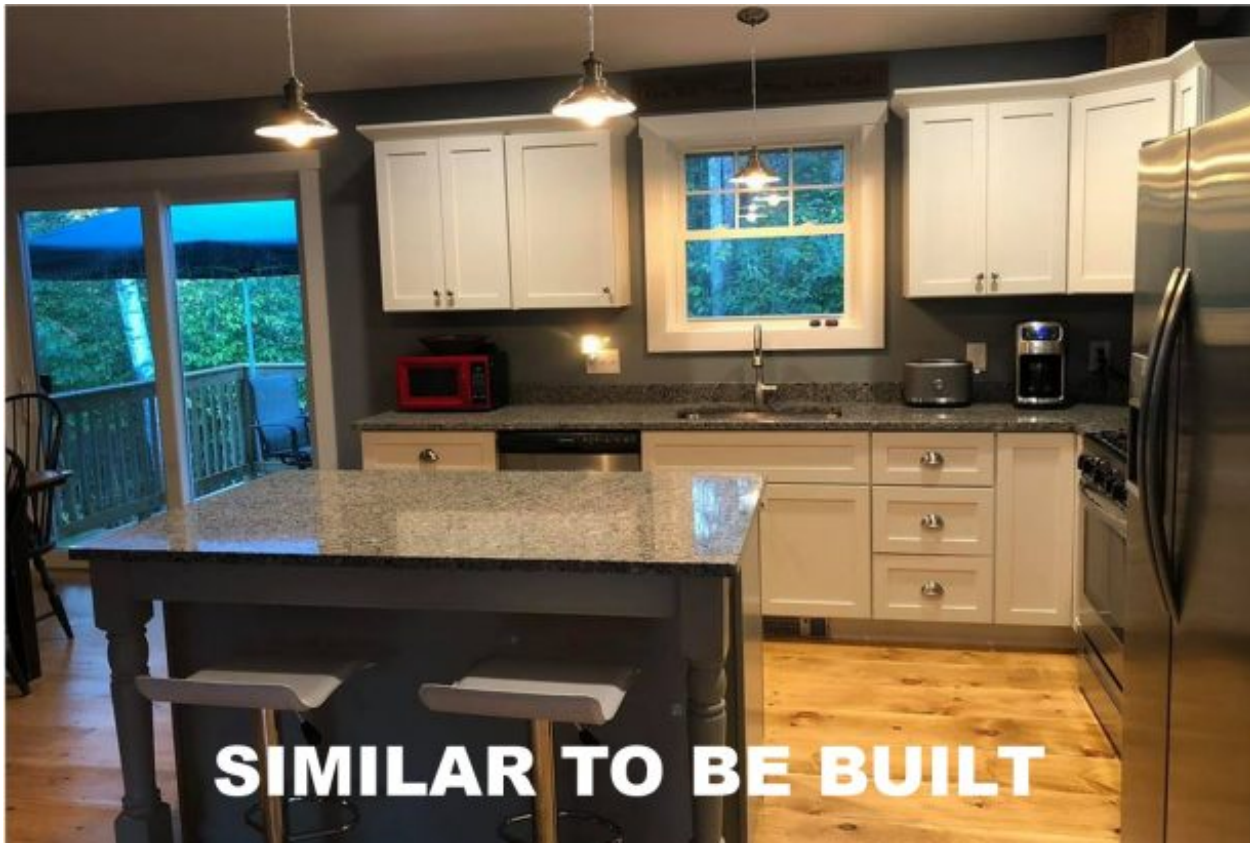

FLOOR PLAN
1,440 SQ FT

SIMILAR TO BE BUILT