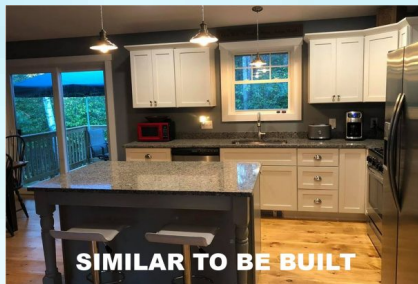

# **New Year, New Construction!**

**Lot 1 Cooper Way,  
Waterboro, Maine 04087**

**Maine MLS# 1371410  
\$309,900**

**PRICE REDUCED!**

**Welcome home to Cooper's Ridge – Waterboro's newest development. 3 Bedroom, 2 Bath to be built Ranch with 2-car direct entry Garage. Open concept featuring wood and tile floors, granite counters and soft-close cabinetry. Convenient 2 acre lot. Get in on color choices now for spring occupancy!**