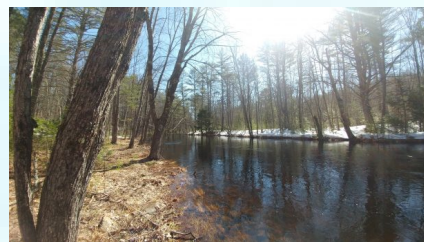

TOWN SQUARE REALTY GROUP

*In Downtown Sanford and in the heart of the Lakes Region in
Acton*

Serving Maine and New Hampshire

Contact Us:

Sanford: 207-324-2860

Acton: 207-477-3000

Rolling Down the River!