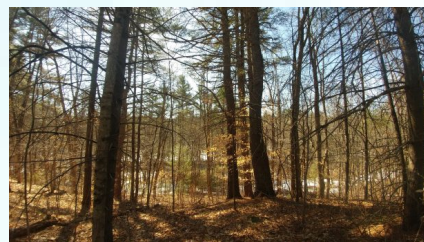

TOWN SQUARE REALTY GROUP

*In Downtown Sanford and in the heart of the Lakes Region in
Acton*

Serving Maine and New Hampshire

Contact Us:

Sanford: 207-324-2860

Acton: 207-477-3000

Rolling Down the River!