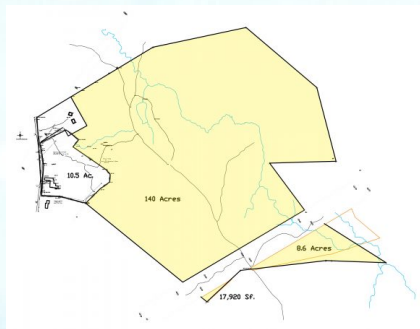

TOWN SQUARE REALTY GROUP

*In Downtown Sanford and in the heart of the Lakes Region in
Acton*

Serving Maine and New Hampshire

Contact Us:

Sanford: 207-324-2860

Acton: 207-477-3000

What Do You Do with 148 Acres!

**TBD Roberts Ridge Road,
Waterboro, Maine 04030**

**Maine MLS# 1377320
$499,900**

This land is located in an Agriculture and Residential District which has many uses (see attachment in disclosures), and is suitable for many business ventures with a very strong possibility for a gravel pit. Located in a private area yet close to Route 5, and only 35 minutes from Portland. This land can also be purchased with MLS# 1377137 – House and 10 Acres which is being split off (call for pricing). Right of way will be created to access remaining land.